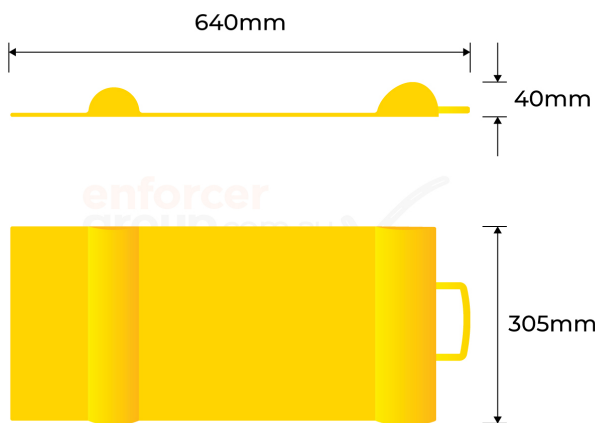

PRODUCT SPECS

Product Code: WS-PMS-Y

Length: 640mm

Height: 40mm

Width: 305mm

Weight: 1.4kg

PARKING MAT STOP - YELLOW

- High visible yellow
- Light weight and easy to handle
- Ideal for use in garages, driveways, or parking lots
- Designed in Australia for Australian conditions

The Parking Mat Stop in vibrant yellow colour is designed to make parking hassle-free and safe.

Measuring 640mm in length, 40mm in height, and 305mm in width, and weighing only 1.4kg, it is lightweight and easy to handle.