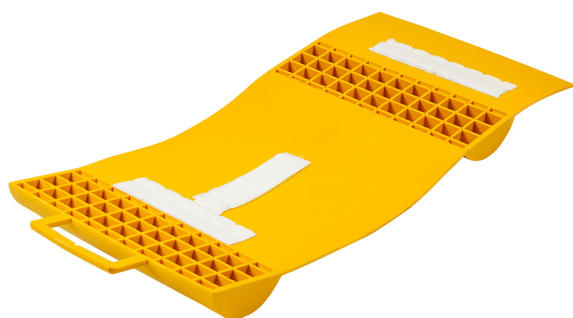

PRODUCT SPECS

Product Code: WS-PMS-Y

Length: 640mm

Height: 40mm

Width: 305mm

Weight: 1.4kg

PARKING MAT STOP - YELLOW

- High visible yellow
- Light weight and easy to handle
- Ideal for use in garages, driveways, or parking lots
- Designed in Australia for Australian conditions

The Parking Mat Stop in vibrant yellow colour is designed to make parking hassle-free and safe.

Measuring 640mm in length, 40mm in height, and 305mm in width, and weighing only 1.4kg, it is lightweight and easy to handle.

Made of durable and long-lasting materials, this Parking Mat Stop is ideal for use in garages, driveways, or parking lots.

Its anti-slip design keeps it firmly in place, and the bright yellow colour ensures high visibility in all light conditions, making it easy to park accurately and safely.