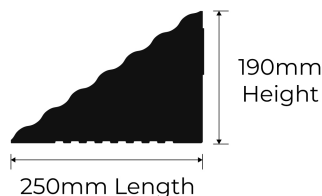

# PRODUCT SPECS

150mm  
Width

enforcer  
group.com.au

190mm  
Height

250mm Length

Product Code:	WCR-B
Length:	250mm
Width:	150mm
Height:	190mm
Weight:	2.5kg
Finish:	Black - Recycled Rubber