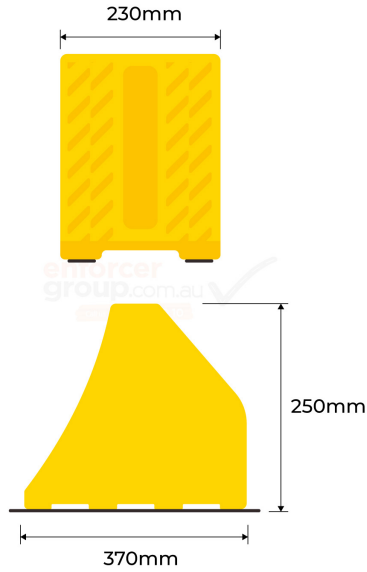

PRODUCT SPECS

TRUCK WHEEL CHOCK PLASTIC - YELLOW

Product Code:	WCP-YL
Length:	230mm
Width:	370mm
Height:	250mm
Weight:	3.8kg
Finish:	Yellow - PU Plastic

- Made of Polyurethane Plastic
- Easy to store and transport
- Lightweight design

The Enforcer Groups Truck Wheel Chock - Yellow is a durable and lightweight wheel chock that helps keep vehicles and trailers in place.

Bright yellow for visibility. Suitable for cars, trucks, trailers, and RVs.