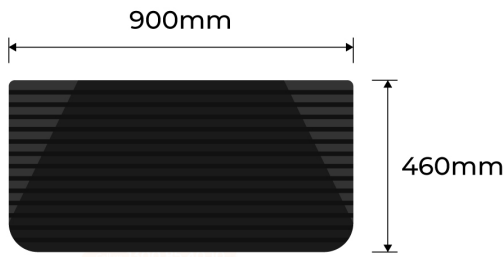

PRODUCT SPECS

Product Code: TDR-900x75

Length: 900mm

Width: 460mm

Height: 75mm

Weight: 14kg

Finish: Black

THRESHOLD DOOR ACCESS RAMP - 900x75MM HIGH

- Built to withstand heavy daily use
- Unique pattern to prevent slips
- Easy to maintain
- Can be used in both commercial and domestic settings

Enforcer Group Threshold Door Access Ramp measures 900mm long and 75mm high is your reliable solution designed to elevate accessibility and safety to unprecedented levels. It is the perfect size for doorways. It provides a smooth transition without compromising safety. Its design is thoughtful.