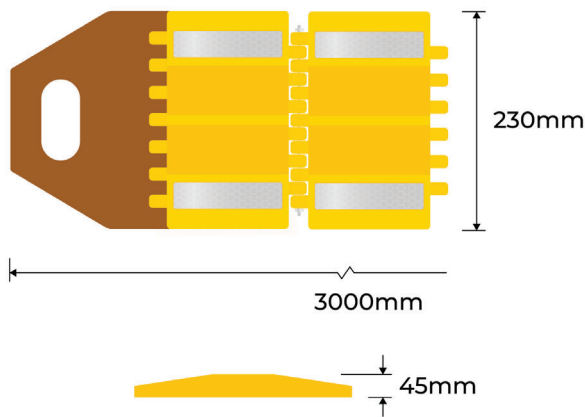

PRODUCT SPECS

Product Code:	SH-PRO
Length:	3000mm
Height:	45mm
Width:	230mm
Weight:	13Kg
Colours:	Yellow with reflection tapes

SPEED HUMP PORTABLE ROLL OUT

- Manufactured from durable plastic
- Designed to be strong and durable
- Reflection tape in edges for greater visibility
- Lightweight easy to install or relocate
- Can be stored in the zipped bag after use
- Designed for Australian weather condition

Enforcer portable roll out speed humps is manufactured from durable plastic. Roll out speed hump is designed for temporary speed control applications.

Placed on the road to reduce speed in emergencies. Comes with a black zipped bag to store the hump after use.