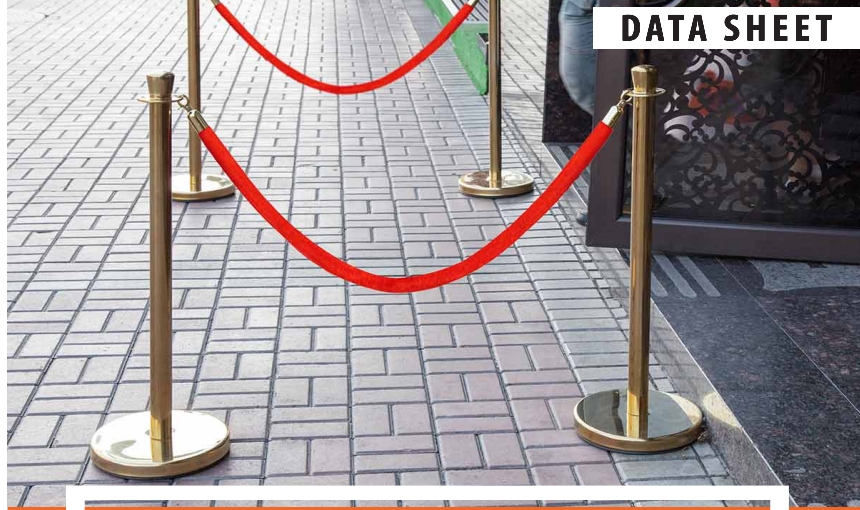

PRODUCT SPECS

Product Code: RP-SG

Diameter: 63mm

Height: 900mm

Base Diameter: 320mm

Weight: 6kg

Rope: 1.5 meters Red/Black
(not included)

Finish: Powder Coated
Gold

Note: Rope needs to purchase separately

ROPE BARRIER BOLLARD POST - GOLD

- Made of high-quality steel for durability and longevity
- Luxurious gold color adds a stylish touch to any space
- Rope allows for easy configuration to fit the layout of the area
- Easy to install and maintain
- Controls access to restricted areas
- Essential for facilities that require controlled access

The Rope Barrier Bollard Post-Gold is a stylish and effective solution for directing crowds and controlling access to restricted areas.

This bollard post is made of high-quality steel, providing a sturdy and durable barrier to pedestrians.

The bollard post is finished in a luxurious gold color, making it a visually striking addition to any space.

The bollard post is equipped with a re-attachable rope, allowing it to be easily configured to fit the layout of the area.