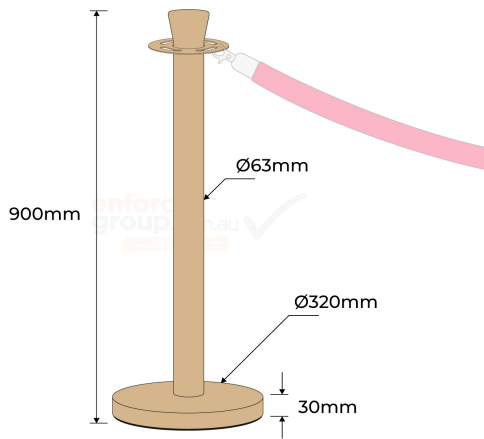

PRODUCT SPECS

Product Code: RP-SG

Diameter: 63mm

Height: 900mm

Base Diameter: 320mm

Weight: 6kg

Rope: 1.5 meters Red/Black
(not included)

Finish: Powder Coated
Gold

Note: Rope needs to purchase separately

ROPE BARRIER BOLLARD POST - GOLD

- Made of high-quality steel for durability and longevity
- Luxurious gold color adds a stylish touch to any space
- Rope allows for easy configuration to fit the layout of the area
- Easy to install and maintain
- Controls access to restricted areas
- Essential for facilities that require controlled access

The Rope Barrier Bollard Post-Gold is a stylish and effective solution for directing crowds and controlling access to restricted areas.

This bollard post is made of high-quality steel, providing a sturdy and durable barrier to pedestrians.