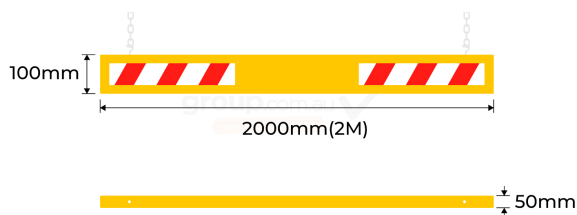

# PRODUCT SPECS

Product Code:	HB-2
Length:	2000mm(2M)
Width:	100mm
Thickness:	50mm
Weight:	10Kg
Colour:	Safety Yellow

## HEIGHT CLEARANCE BAR 2 METERS LONG

- Safety yellow powder coated finish
- Custom made sizes available to suit your area
- Designed to remind people of overhead low clearance
- Includes adjustable hanger assemblies with chain
- Includes wording: 'Low Clearance' or custom applied with your specified height

Height bars are manufactured from durable steel and has a safety yellow powder coted finish. They come in varies sizes and can be custom made to suit your area. Includes adjustable hanger assemblies with chain. Text is custom applied to suit your requirements. Please specify your maximum clearance height for the text and the length of chain you require. Designed to be strong and durable to remind people of overhead low clearance, it is the ideal solution for areas to eliminate damage to vehicles and property caused by oversize vehicles entering areas of restricted height.