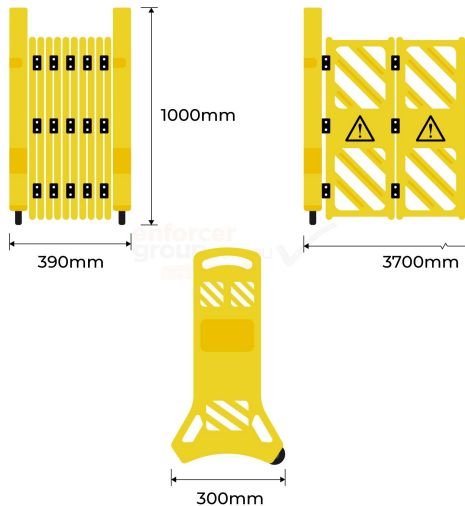

PRODUCT SPECS

Product Code: ESB-PM

Length: 390mm

Expand Length: 3700mm

Height: 1000mm

Thickness: 50mm

Weight: 18kg

Finish: Safety yellow

2 Year
Manufacturing
Warranty

www.enforcergroup.com.au

EXPANDABLE PORTABLE MOBILE SAFETY BARRIER

- Expandable up to 3.7 meters
- Safety yellow finish
- Lightweight and easy to relocate
- Comes with wheels for easy relocation

Enforcer's expandable safety barrier is designed in Australia for Australian Conditions.

Foldable length of 390mm which can be expandable up to 3700mm. Easy to assemble or relocate, designed to be strong and durable. This barrier is lightweight and attached with wheels to move from place to place easily.