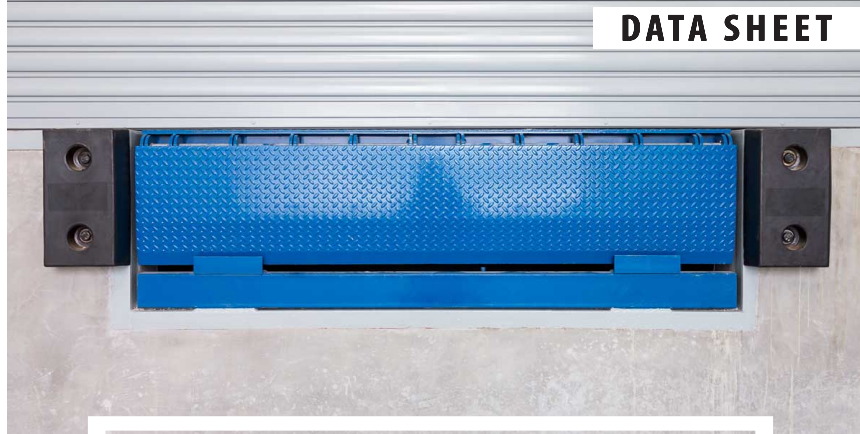

# PRODUCT SPECS

Product Code: DBR-P450

Length: 450mm

Width: 230mm

Height: 100mm

Weight: 12kg

Finish: High strength rubber

## DOCKING BUMPER PAD - BLACK RUBBER

- Manufactured from high-strength rubber
- Protection against impacts and collision
- Can be used in indoor or outdoor
- Installation service available

The Docking Bumper Pad - Black Rubber is the ideal way to prevent harm to structures and cars while loading and unloading.

This bumper pad is made of high-strength rubber, is designed to endure the worst conditions, and may be used in loading bays and even jetties.

Measures 450mm by 230mm with a height of 100mm and weighs 12 kg, this offers exceptional protection against impacts and collisions, keeping your assets safe and secure whether you're working inside or outside.