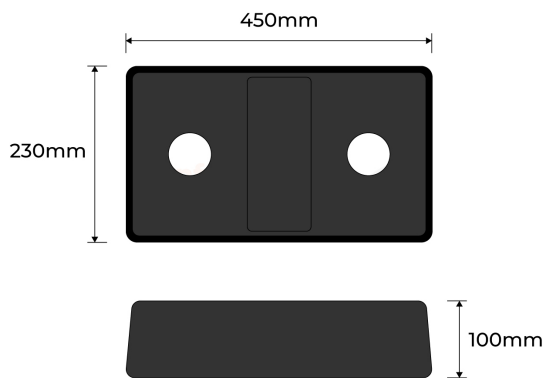

# PRODUCT SPECS

Product Code: DBR-P450

Length: 450mm

Width: 230mm

Height: 100mm

Weight: 12kg

Finish: High strength rubber

## DOCKING BUMPER PAD - BLACK RUBBER

- Manufactured from high-strength rubber
- Protection against impacts and collision
- Can be used in indoor or outdoor
- Installation service available

The Docking Bumper Pad - Black Rubber is the ideal way to prevent harm to structures and cars while loading and unloading.

This bumper pad is made of high-strength rubber, is designed to endure the worst conditions, and may be used in loading bays and even jetties.

Measures 450mm by 230mm with a height of 100mm and weighs 12 kg, this offers exceptional protection against impacts and collisions, keeping your assets safe and secure whether you're working inside or outside.