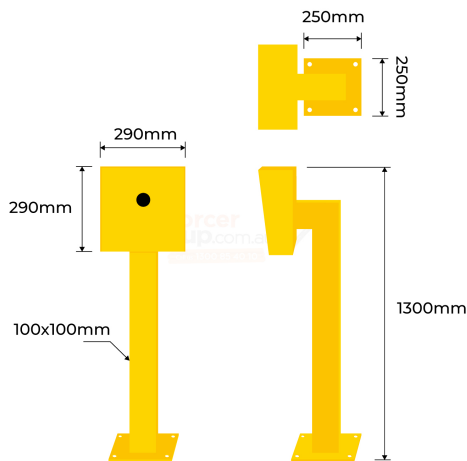

PRODUCT SPECS

Product Code: CRB-100-Y

Diameter: 100mm x 100mm

Height: 1300mm

Wall Thickness: 3mm

Weight: 20.8kg

Card Plate: 290mm x 290mm x 30mm

Base Plate: 250mm x 250mm diameter x 8 mm thick, 4 mounting holes 18mm diameter

Finish: Powder-coated Safety Yellow

2 Year
Manufacturing
Warranty

Installation
Service
available

INTERCOM BOLLARD POST - YELLOW

- Made of high-quality steel for durability and longevity
- Bright yellow color for high visibility and easy recognition
- Card reader allows authorized personnel to easily access the restricted area
- Easy to install and maintain, Provides a secure barrier to vehicles and pedestrians
- Essential for facilities that require controlled access

The Card Reader Bollard Post-Yellow is a versatile and secure solution for controlling access to restricted areas.

This bollard post is made of high-quality steel, providing a sturdy and durable barrier to vehicles and pedestrians.

The bollard post is finished in a bright yellow color, making it highly visible and easily recognizable. The card reader bollard post can be equipped with a card reader, allowing authorized personnel to easily access the restricted area by scanning their card.