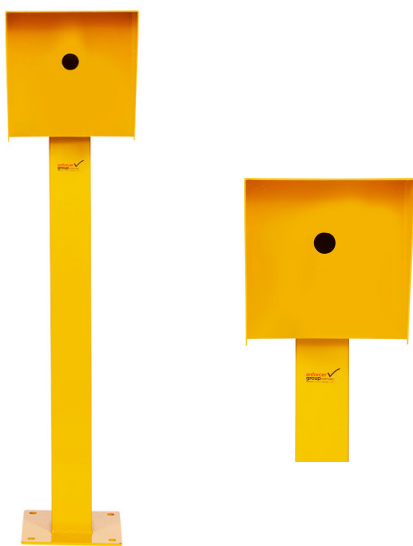

PRODUCT SPECS

Product Code: CRB-100-Y

Diameter: 100mm x 100mm

Height: 1300mm

Wall Thickness: 3mm

Weight: 20.8kg

Card Plate: 290mm x 290mm x 30mm

Base Plate: 250mm x 250mm diameter x 8 mm thick, 4 mounting holes 18mm diameter

Finish: Powder-coated Safety Yellow

2 Year
Manufacturing
Warranty

Installation
Service
available

INTERCOM BOLLARD POST - YELLOW

- Made of high-quality steel for durability and longevity
- Bright yellow color for high visibility and easy recognition
- Card reader allows authorized personnel to easily access the restricted area
- Easy to install and maintain, Provides a secure barrier to vehicles and pedestrians
- Essential for facilities that require controlled access

The Card Reader Bollard Post-Yellow is a versatile and secure solution for controlling access to restricted areas.

This bollard post is made of high-quality steel, providing a sturdy and durable barrier to vehicles and pedestrians.

The bollard post is finished in a bright yellow color, making it highly visible and easily recognizable. The card reader bollard post can be equipped with a card reader, allowing authorized personnel to easily access the restricted area by scanning their card.