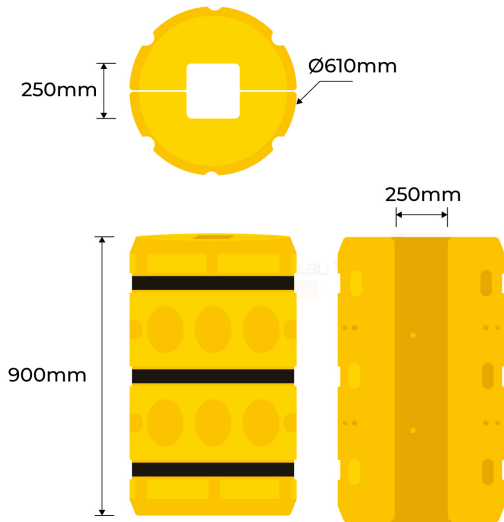

# PRODUCT SPECS

Product Code:	CPC-61-250
Diameter:	610mm
Inner Size:	250x250 mm
Height:	900mm
Weight:	14kg
Finish:	Hi-Vis Safety Yellow LDPE with Black Velcro Straps

## COLUMN PROTECTOR GUARD - FITS 250MM

- Made of LDPE with black Strap
- High visible safety yellow
- Light weight and easy to handle
- Ideal for use in industries, warehouse
- Designed in Australia for Australian conditions

The Enforcer Column Protector Plastic Guard - Fits 250mm can protect columns from potential impacts caused by vehicular accidents in the workplace.

This column protector plastic guard is made from LDPE (Low density polyethylene) and fits columns measuring 250mm along the cross-section.