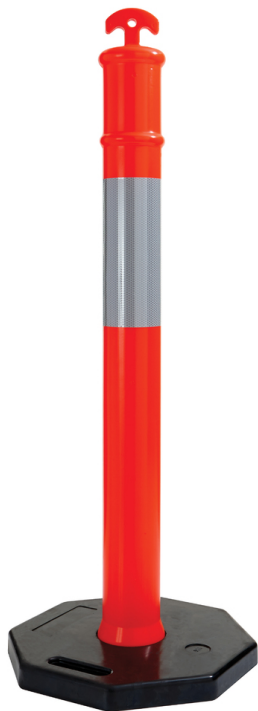

# PRODUCT SPECS

Product Code: BTB758-6

Diameter: 120mm

Height: 1120mm

Weight: 6kg

Base Diameter: 400mm

Finish: Red with Silver Reflective Tape

## T-TOP BOLLARD WITH BASE 6KG

- Bright red with silver reflective tape for visibility
- Can be used with barrier meshes and orange bunting flags
- Compatible with T-top retractable belt barrier tops
- Ideal for construction zones, road repairs, and work areas

The T-Top bollard has a bright red finish with silver reflective tape for greater visibility. This bollard can be used along with barrier meshes and orange bunting flags for added safety, comes with 6kg bottom base.

The T-Top bollard is compatible with T-top retractable belt barrier tops which can be used for versatile traffic management.

This T-Top bollard is a reliable and robust choice for traffic safety in various settings such as construction zones, road repairs, warehouses and work areas.