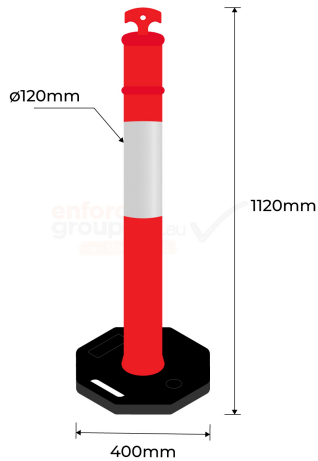

# PRODUCT SPECS

Product Code: BTB758-6

Diameter: 120mm

Height: 1120mm

Weight: 6kg

Base Diameter: 400mm

Finish: Red with Silver Reflective Tape

## T-TOP BOLLARD WITH BASE 6KG

- Bright red with silver reflective tape for visibility
- Can be used with barrier meshes and orange bunting flags
- Compatible with T-top retractable belt barrier tops
- Ideal for construction zones, road repairs, and work areas

The T-Top bollard has a bright red finish with silver reflective tape for greater visibility. This bollard can be used along with barrier meshes and orange bunting flags for added safety, comes with 6kg bottom base.

The T-Top bollard is compatible with T-top retractable belt barrier tops which can be used for versatile traffic management.

This T-Top bollard is a reliable and robust choice for traffic safety in various settings such as construction zones, road repairs, warehouses and work areas.