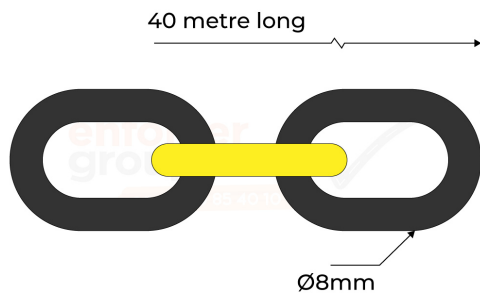

PRODUCT SPECS

Product Code: BSC79040

Length: 40 metres

Diameter: 6mm

Weight: 2.5kg

Finish: Black/Yellow Plastic

BLACK/YELLOW CHAIN 40M ROLL

- 40 Metre roll
- Suitable for internal or external cordoning
- Easily attached to walls and posts for permanent applications
- UV Stabilised

The Enforcer Group Black/Yellow Plastic Chain 40m Roll is robust, yet lightweight. It is the epitome of versatile safety and asset protection. It weighs just 2.5kg and is 6mm wide. It's a top choice for workplace safety in Australia.

It is crafted to excel at crowd control, traffic management, and safety. This product is key for creating a safe workplace. It is made of high-grade plastic. It withstands Australia's tough weather. This ensures that it lasts and performs well. The chain is bright black/yellow. This colour enhances visibility, which is crucial for worker safety in low-light conditions. It also adds to a safer environment.