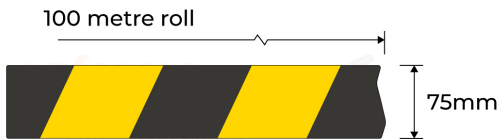

# PRODUCT SPECS

Product Code: BRY712

Length: 100 metre roll

Width: 75mm

Finish: Yellow and black heavy-duty polyethylene

## YELLOW/BLACK BARRIER TAPE 100MX75MM

- Made from tough polyethylene
- High visible yellow/black

The Yellow/Black Barrier Tape from Enforcer Group is made from heavy-duty polyethylene, 100 meters long and 75mm wide. It offers unmatched resilience and longevity. This tape is not just a visual warning tool. It's an essential safety supply.

It comes in boxes of 20 rolls. They ensure you're well-stocked for any situation. This underlines its role as a vital asset protection tool.

The tape is yellow and black. It can meet the needs of many sectors. These sectors include construction, government, business, universities, and airports. It's used for marking construction zones and managing public events. It also bolsters safety in busy facilities. This barrier tape is invaluable for professionals who maintain order and safety.