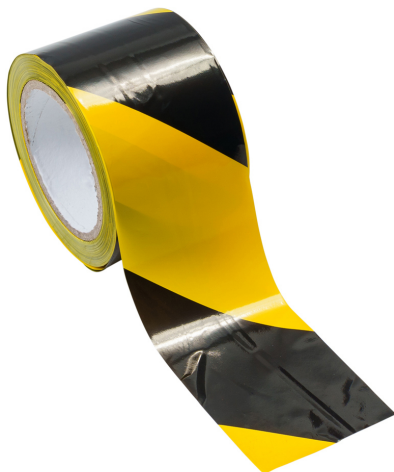

# PRODUCT SPECS

Product Code: BRY712

Length: 100 metre roll

Width: 75mm

Finish: Yellow and black heavy-duty polyethylene

## YELLOW/BLACK BARRIER TAPE 100MX75MM

- Made from tough polyethylene
- High visible yellow/black

The Yellow/Black Barrier Tape from Enforcer Group is made from heavy-duty polyethylene, 100 meters long and 75mm wide. It offers unmatched resilience and longevity. This tape is not just a visual warning tool. It's an essential safety supply.

It comes in boxes of 20 rolls. They ensure you're well-stocked for any situation. This underlines its role as a vital asset protection tool.

The tape is yellow and black. It can meet the needs of many sectors. These sectors include construction, government, business, universities, and airports. It's used for marking construction zones and managing public events. It also bolsters safety in busy facilities. This barrier tape is invaluable for professionals who maintain order and safety.